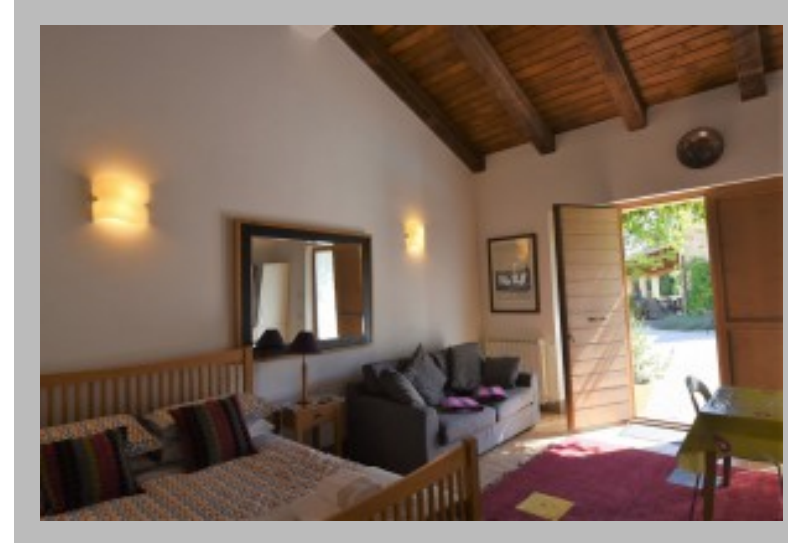

CASALE a FORCE AP rif. R13217

Dettagli

Riferimento: R13217

Località: FORCE AP

Vendita: EUR 790.000

Mq Totali: 470

Livelli: 2

Camere: 5

Bagni: 6

Zona: CAMPAGNA

Stato Immobile: RISTRUTTURATO

Uso: residenziale

Contratto: Vendita

Descrizione

“LA CASCINA”: STONE HOUSE WITH SWIMMING POOL AND DEPENDENCE WITH 3 SELF-CONTAINED APARTMENTS , OVERLOOKING THE SIBILLINI MOUNTAINS Perched in the rolling hills on the Aso valley and enjoying a beautiful setting with unique views across the Sibillini mountains, is this elegant, restored farmhouse consisting of a main building over 2 floors, a two-storey dependance and a lovely swimming pool , all located on a plot of land of circa 2500 sq.mt. ,partly used as garden and partly as a vegetable plot. The property has been recently restored , using the most updated criteria and excellent finishings, in harmony with the age of the farmhouse. The two buildings have been converted by the owners as follows: at the ground floor of the main building is the living area with kitchen leading out onto a nice portico, relax area, library, bathroom and laundry ;the 1st floor accomodates another entrance, sitting room with fireplace, 4 bedrooms , 2 of which en-suite , another